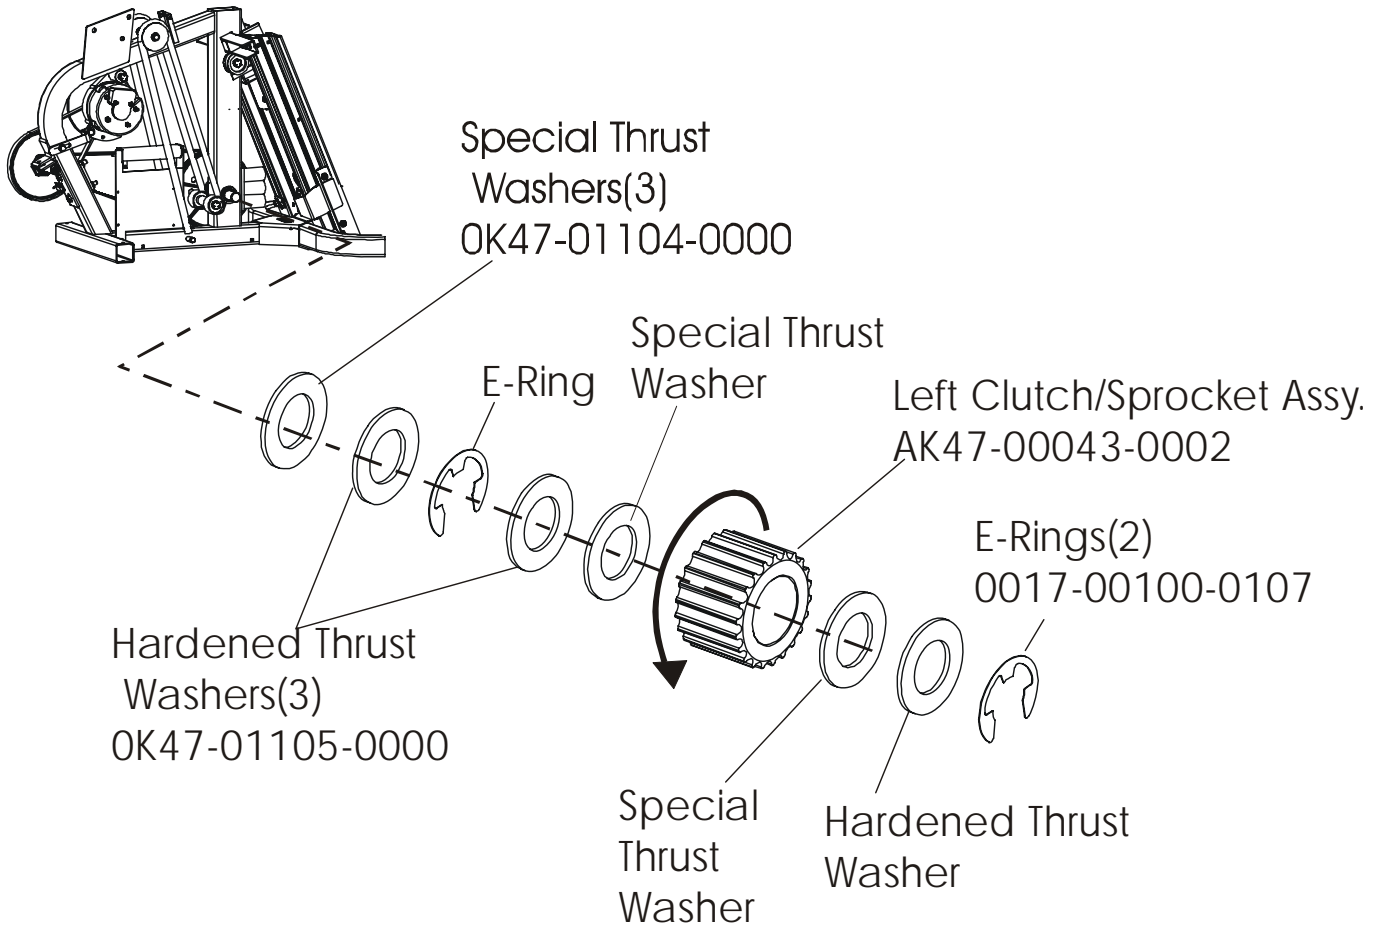

LifeFitness

ARCTIC SILVER 95Si Stairclimber

Customer Support Services
PARTS MANUAL rev 09 Sep 2008

	Page
Console Components.....	4
Frame Components	5
Shrouds and Pedal Tube.....	6
Pedal Assembly	7
Clutch/Shaft/Pulley Assembly	8
Left Clutch Assembly	9
Crossover Pulley Assembly.....	10
Alternator Assembly	11
Guide Rollers.....	12
Power Control Board and Resistors	13
Polar Receiver Assembly	14
Cables.....	15

Description	Part No.
Operation Manual	M051-00K47-A025
Hardware Bag	AK47-00106-0000
Touch-up Paint: Spray Can 0.5 oz. Bottle w/Applicator 0.33 oz. pen	0017-00008-0204 0017-00008-0205 0017-00008-0206
Service Manual	M051-00K47-A013

ARCTIC SILVER 95Si
Shrouds and Pedal Tube

95S-0XXX-02
S/N ACF10000 and up

Description	Part No.
Domestic 120/60 Battery Charge w/Cord	118E-00001-0165
Universal Battery Charger w/o Line Cord	118E-00001-0166
Line Cord 220V/60Hz	0017-00003-0704
Line Cord 100V/50Hz	
Line Cord 240+	0017-00003-0918
Line Cord 220V/50Hz	0017-00003-0691
Line Cord 200V/50Hz	
Line Cord 230V/50Hz	